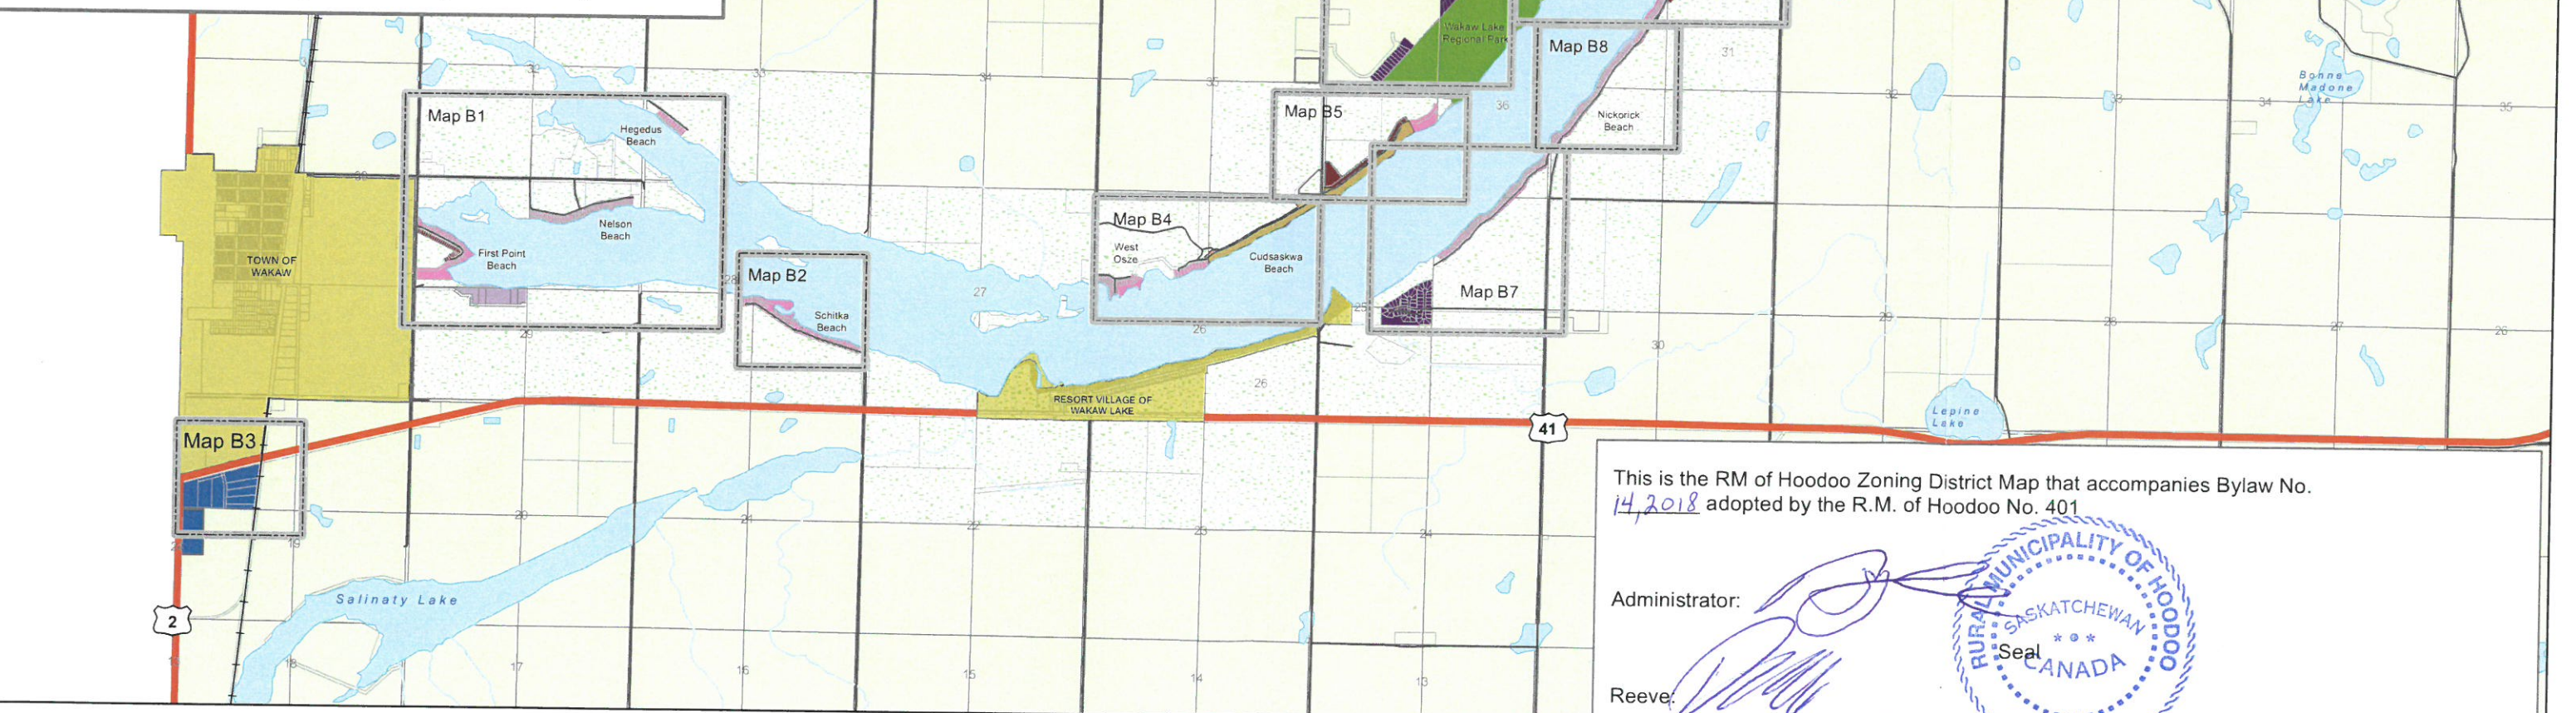

RM of Hoodoo No. 401 Wakaw Lake Zoning District Map

Legend

- MH - Motor Home District
- HC - Highway Commercial District
- S - Storage District
- HCR - High (Density) Country Residential District
- LD - Lakeshore Development District
- CA - Conservation District
- AR - Agricultural Resource District
- LD1 - Lakeshore Development (small lot) District
- MCR - Medium (Density) Country Residential District
- Railroad
- Main Grid
- Provincial Highway
- Secondary Roads
- Watercourse
- Waterbody
- Urban Municipality
- Park

This is the RM of Hoodoo Zoning District Map that accompanies Bylaw No. 14,2018 adopted by the R.M. of Hoodoo No. 401

Administrator:

Reeve: