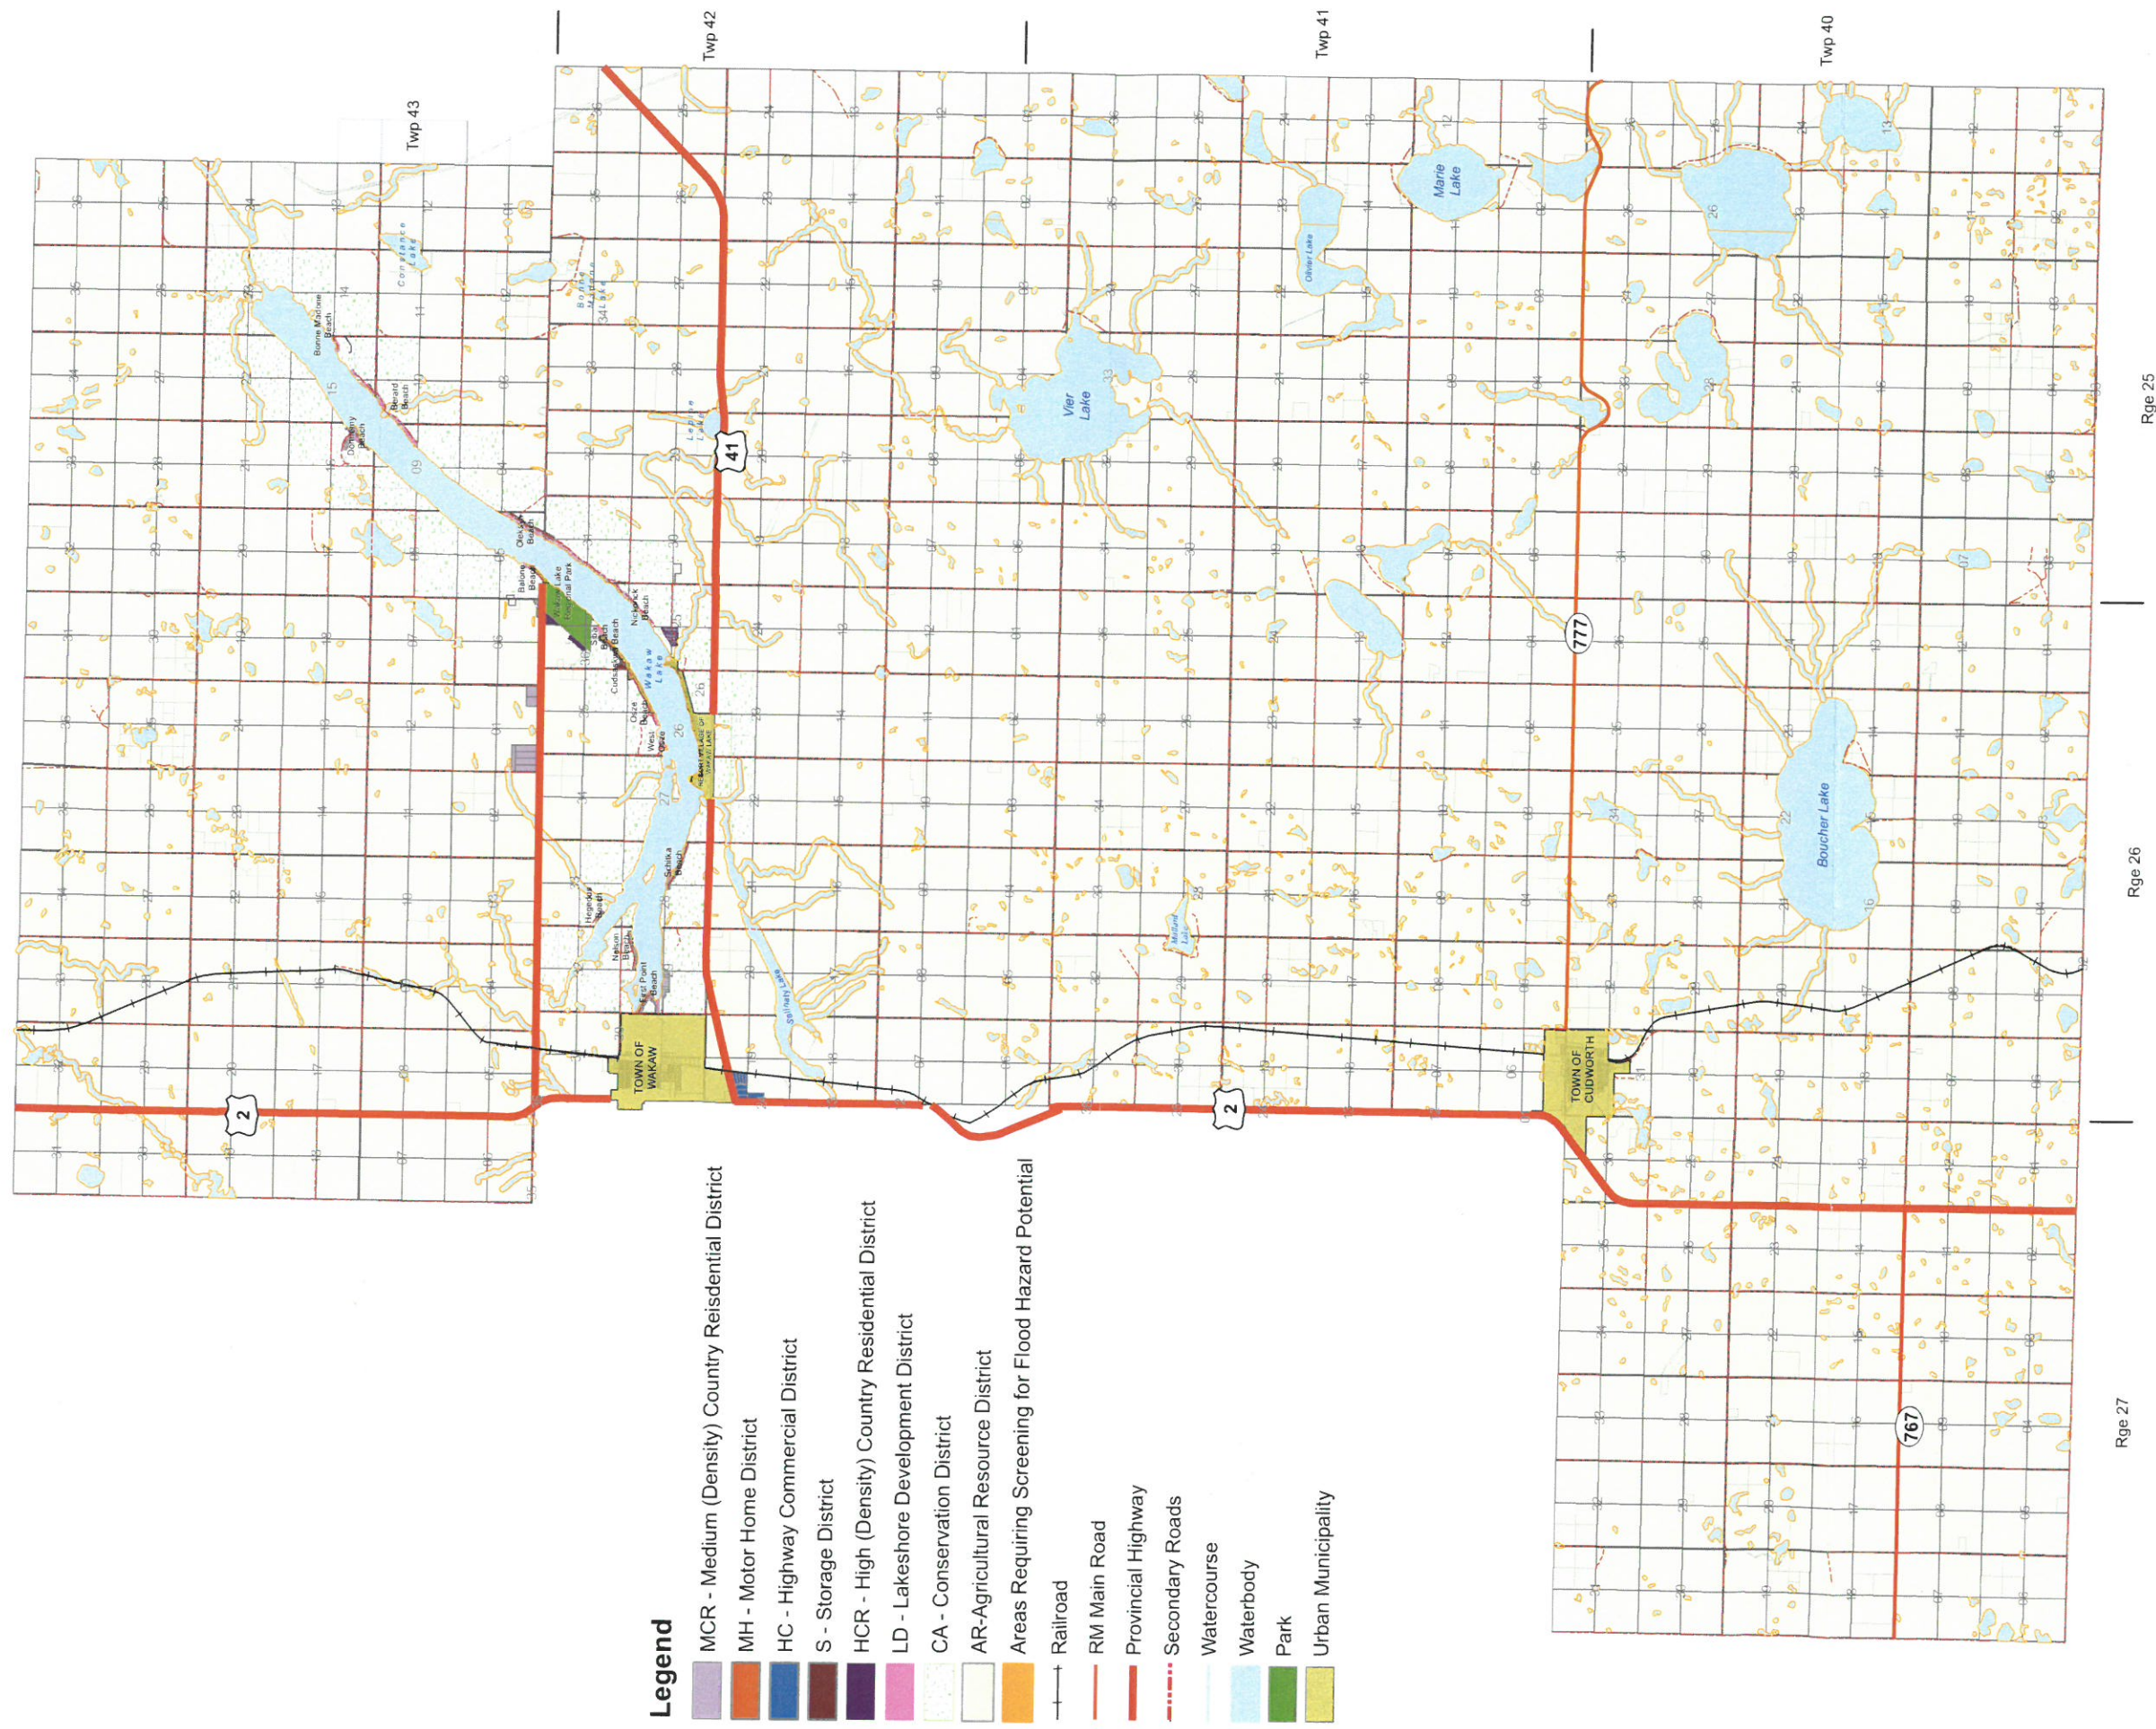

RM of Hoodoo No. 401 Zoning District Map

Rge 27

Rge 26

Rge 25

This is the RM of Hoodoo Zoning District Map that accompanies
Bylaw No. 14, 2018 adopted by the R.M. of Hoodoo No. 401

Administrator: *[Signature]*